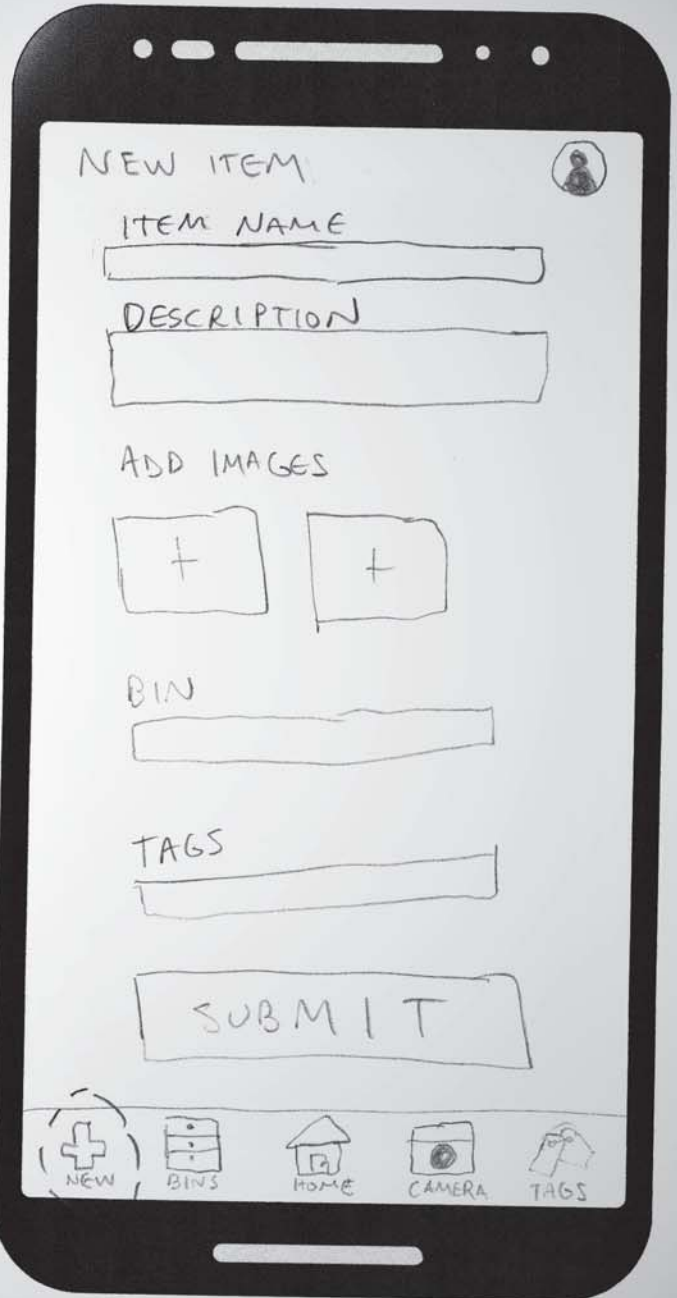

# MINIMALIST DESIGN

TYPE IN ANYTHING

CLICK FOR YOUR ACCOUNT PAGE

DROPS DOWN AS YOU TYPE. AUTO COMPLETE FILTERS YOUR SEARCH

THIS SEARCH WILL ALSO SHOW YOUR BINS

"HOME" SCREEN

"NEW" SCREEN

DAVID FAUNCE  
DESIGN 2  
PAGE 1/2

MINIMALIST DESIGN

"BINS" SCREEN

"TAGS" SCREEN

DAVID FAUNCE  
DESIGN 2  
PAGE 2/2