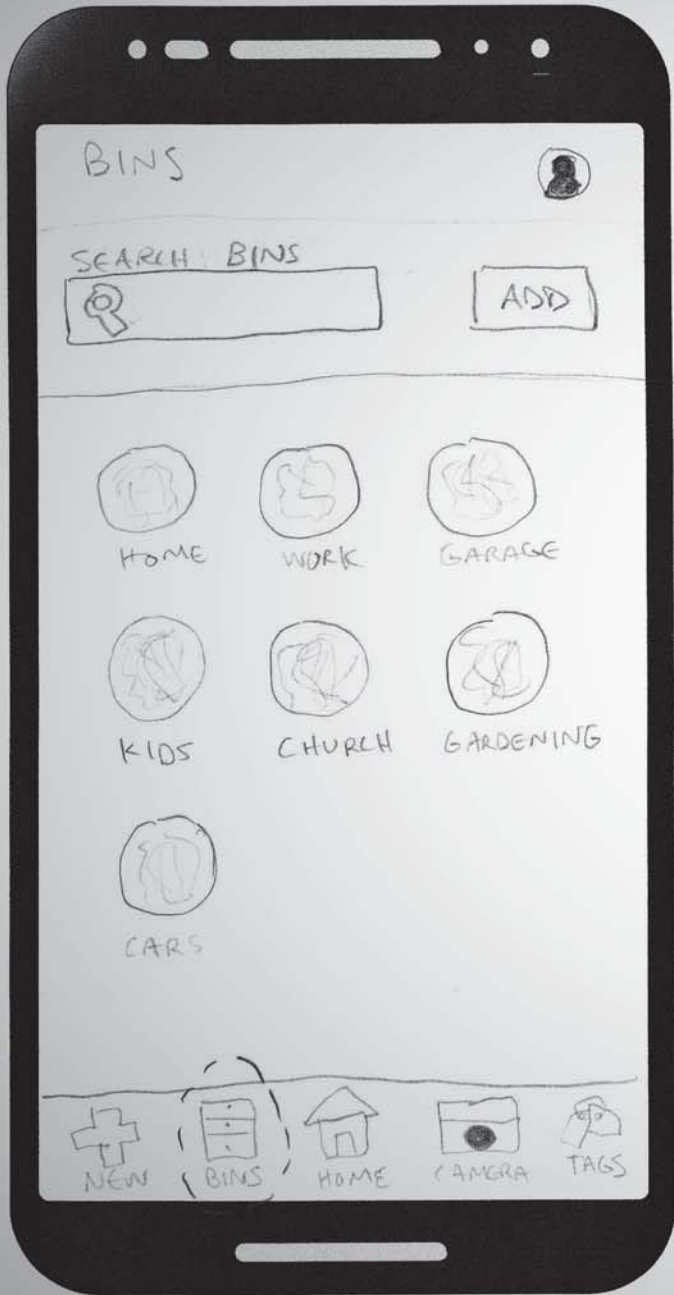

# MINIMALIST DESIGN

TYPE IN ANYTHING

CLICK FOR YOUR ACCOUNT PAGE

DROPS DOWN AS YOU TYPE. AUTO COMPLETE FILTERS YOUR SEARCH

THIS SEARCH WILL ALSO SHOW YOUR BINS

"HOME" SCREEN

"NEW" SCREEN

DAVID FAUNCE  
DESIGN 2  
PAGE 1/2

MINIMALIST DESIGN

"BINS" SCREEN

"TAGS" SCREEN

DAVID FAUNCE  
DESIGN 2  
PAGE 2/2