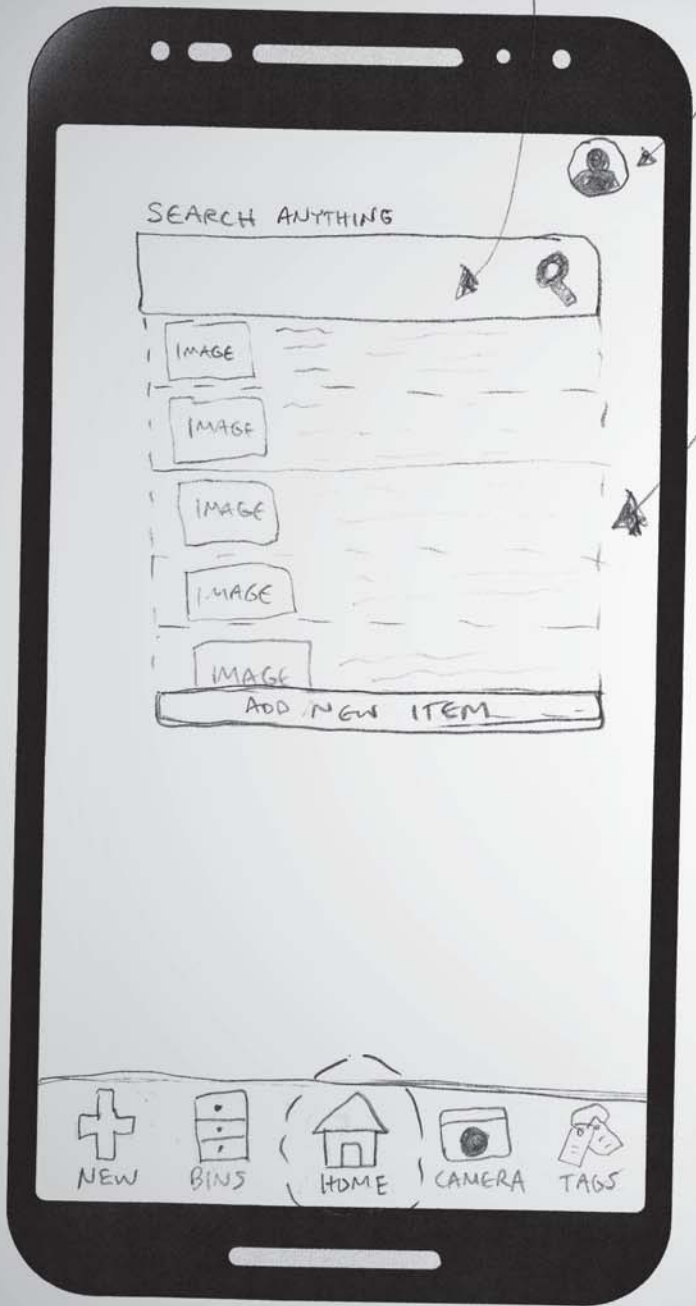

# MINIMALIST DESIGN

TYPE IN ANYTHING

CLICK FOR YOUR ACCOUNT PAGE

DROPS DOWN AS YOU TYPE. AUTO COMPLETE FILTERS YOUR SEARCH

THIS SEARCH WILL ALSO SHOW YOUR BINS

"HOME" SCREEN

"NEW" SCREEN

DAVID FAUNCE  
DESIGN 2  
PAGE 1/2

MINIMALIST DESIGN

"BINS" SCREEN

"TAGS" SCREEN

DAVID FAUNCE  
DESIGN 2  
PAGE 2/2