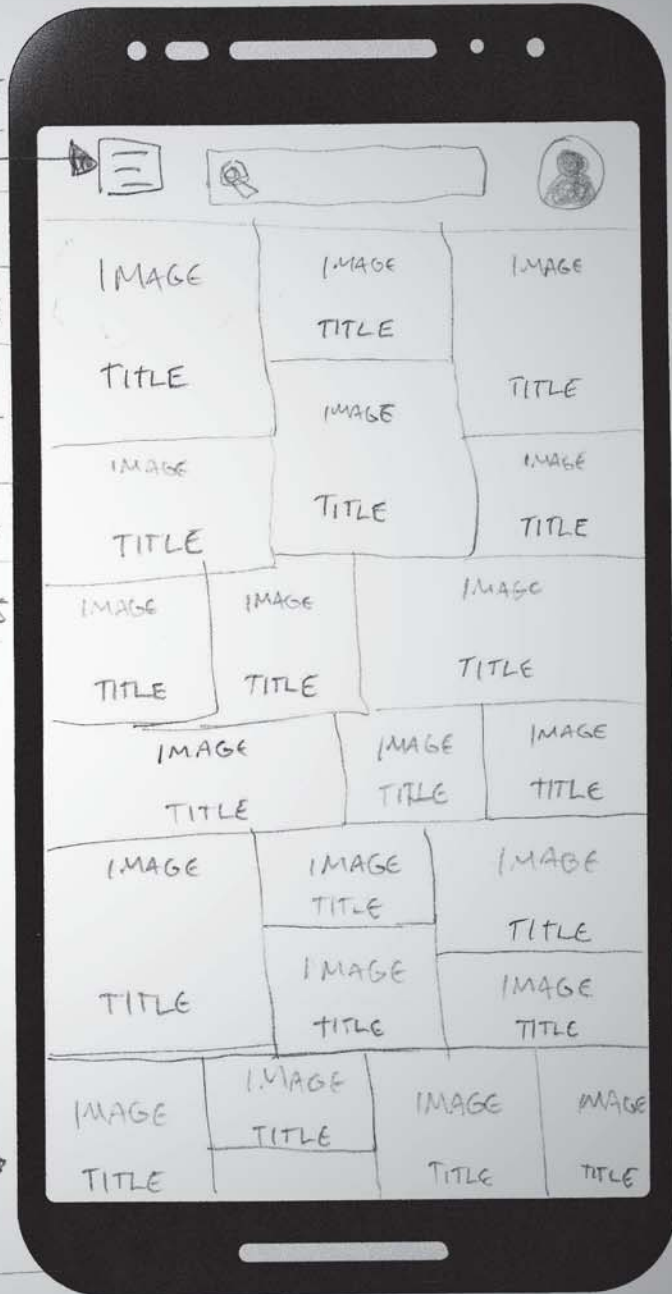

# PICTURE DRIVEN DESIGN

• IF USER CLICKS "NO IMAGE"

IMMEDIATELY  
ACTIVATES  
PHONE  
CAMERA

THE BOTTOM  
YOUR PHONE  
USES TO CAPTURE  
IMAGE

CLICK IF  
IMAGE NOT  
REQUIRED

CLICKED →

SLIDES OUT  
ADD  
LOCATIONS  
TAGS  
CAMERA  
RECENT  
FAVORITES

DAVID FAUNCE  
DESIGN 3

PAGE 1/2

# PICTURE DRIVEN DESIGN

• IF IMAGE WAS TAKEN  
GO TO THIS SCREEN

GO HOME

USER'S  
IMAGE

SWIPE  
FOR MORE  
IMAGES  
OF THAT  
ITEM

CLICK TO  
SEE IMAGE  
PROPERTIES

FORM IS OVERLAYED  
ON TOP OF IMAGE

DAVID FAUNCE  
DESIGN 3