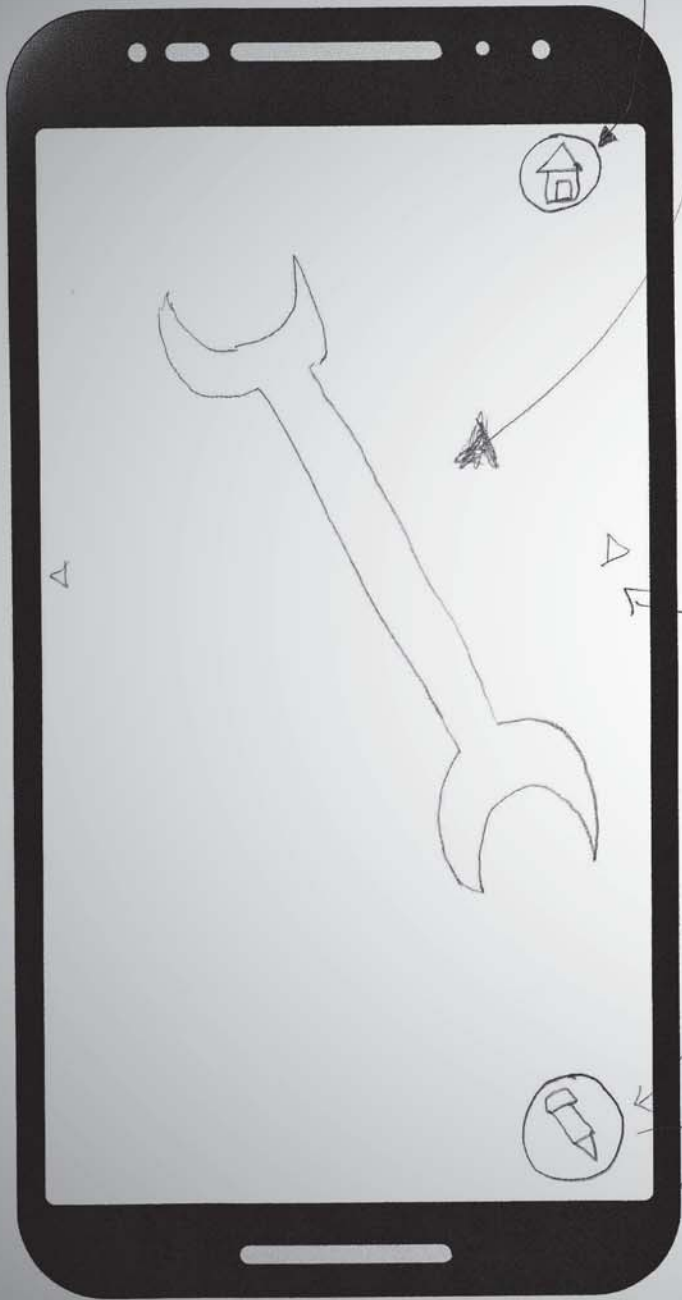

# PICTURE DRIVEN DESIGN

• IF USER CLICKS "NO IMAGE"

IMMEDIATELY  
ACTIVATES  
PHONE  
CAMERA

THE BOTTOM  
YOUR PHONE  
USES TO CAPTURE  
IMAGE

CLICK IF  
IMAGE NOT  
REQUIRED

CLICKED →

SLIDES OUT  
ADD  
LOCATIONS  
TAGS  
CAMERA  
RECENT  
FAVORITES

# PICTURE DRIVEN DESIGN

• IF IMAGE WAS TAKEN  
GO TO THIS SCREEN

GO HOME

USER'S  
IMAGE

SWIPE  
FOR MORE  
IMAGES  
OF THAT  
ITEM

CLICK TO  
SEE IMAGE  
PROPERTIES

FORM IS OVERLAYED  
ON TOP OF IMAGE

DAVID FAUNCE  
DESIGN 3