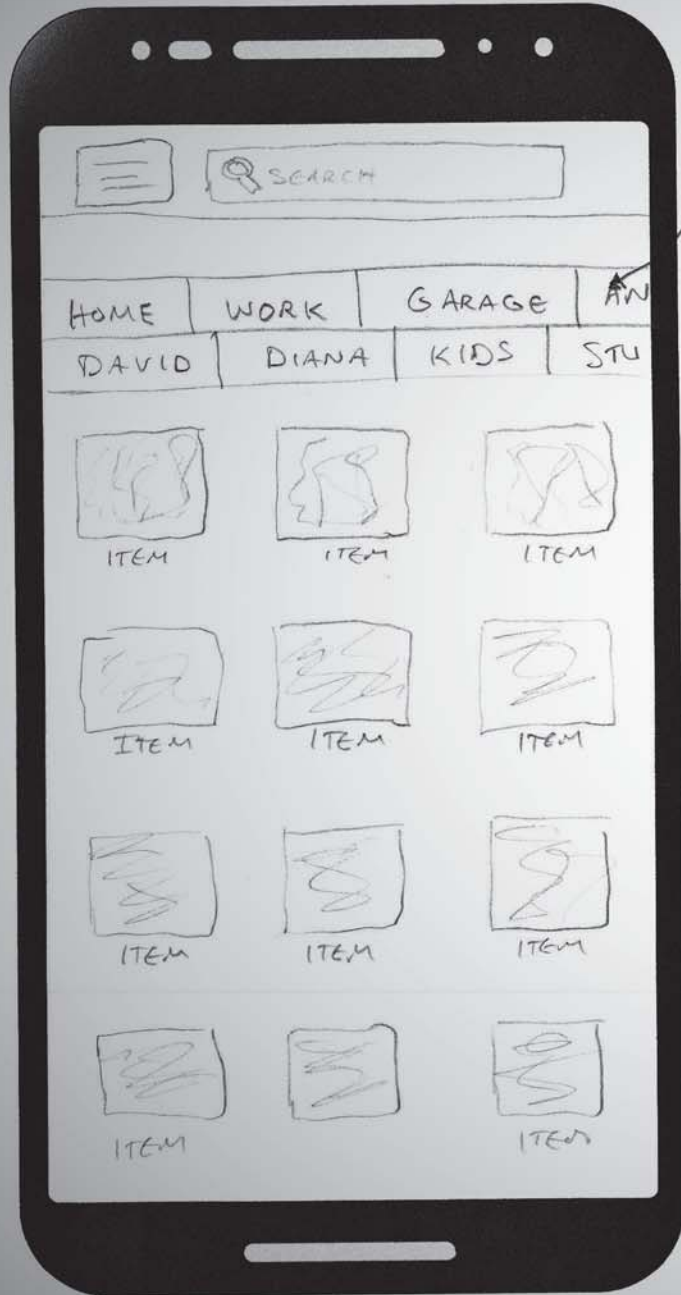

# HANDY DESIGN

CLICK ON  
TAB AND  
THE ITEMS  
THAT DO  
NOT BELONG  
IN THE CATEGORY  
ARE FILTERED  
OUT

"HOME" SCREEN

DAVID FAUNCE  
DESIGN 4  
PAGE 1/2

"SIDEBAR" SHOWN

# HANDY DESIGN

SWIPE  
FOR  
MORE  
IMAGES

USER SLIDES  
BAR WITH  
FINGER

"ITEM DETAILS" SCREEN

"USER ACCOUNT" SCREEN

DAVID FAUNCE  
DESIGN 4  
PAGE 2/2